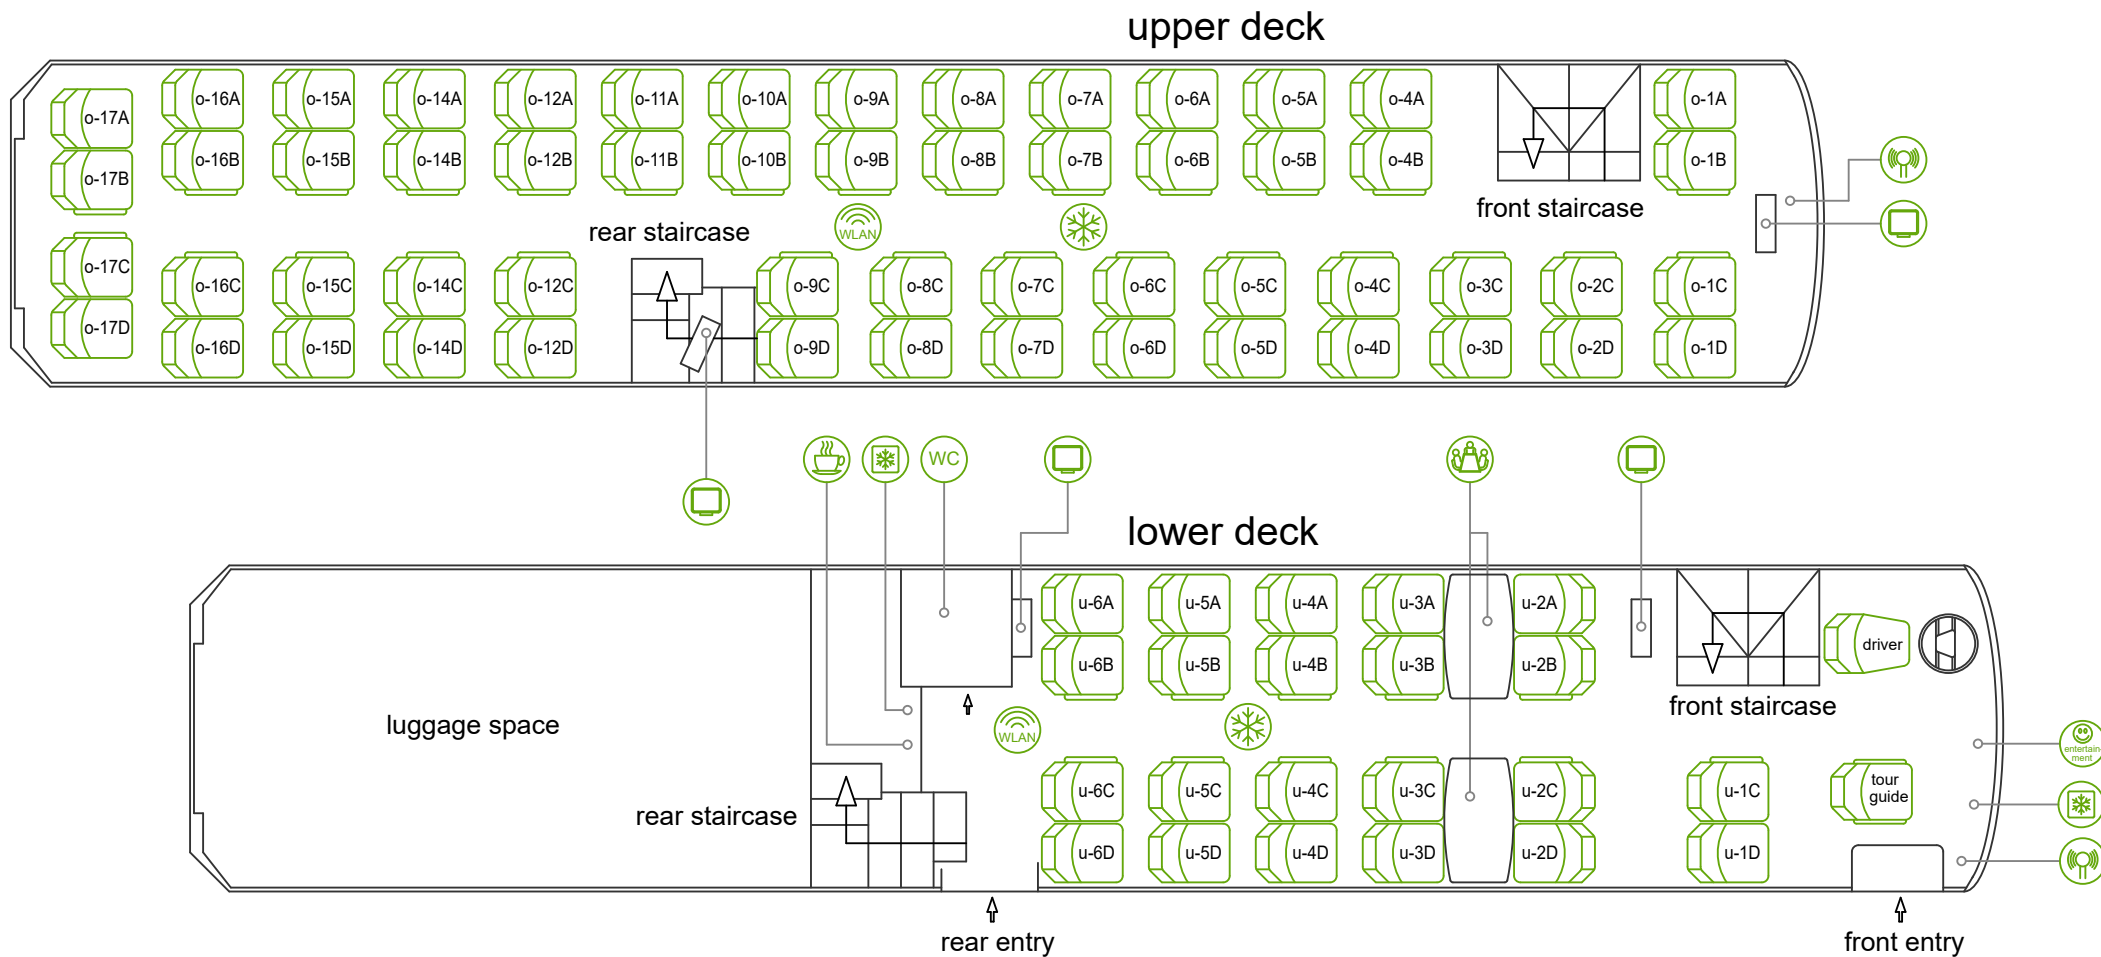

# 79-seater (double-decker bus) (78+1; with 2 conference table)

- |   |                |   |               |   |   |
|---|----------------|---|---------------|---|---|
|  | microphone     |  | air-condition |  | wireless network (within Austria)   |
|  | refrigerator   |  | screen        |  | entertainment center:<br>- radio+CD<br>- DVD<br>- GPS-navigator<br>- connection for video / laptop presentation |
|  | coffee machine |  | toilet        |   |   |

# 79-seater (double-decker bus)

seat	name	comments/notes
lower deck:		
RL		
u-1C		
u-1D		
u-2A		
u-2B		
u-2C		
u-3A		
u-3B		
u-3C		
u-3D		
u-4A		
u-4B		
u-4C		
u-4D		
u-5A		
u-5B		
u-5C		
u-5D		
u-6A		
u-6B		
u-6C		
u-6D		
upper deck:		
o-1A		
o-1B		
o-1C		
o-1D		
o-2C		
o-2D		
o-3C		
o-3D		
o-4A		
o-4B		
o-4C		
o-4D		

# 79-seater (double-decker bus)

seat	name	comments/notes
o-5A		
o-5B		
o-5C		
o-5D		
o-6A		
o-6B		
o-6C		
o-6D		
o-7A		
o-7B		
o-7C		
o-7D		
o-8A		
o-8B		
o-8C		
o-8D		
o-9A		
o-9B		
o-9C		
o-9D		
o-10A		
o-10B		
o-11A		
o-11B		
o-12A		
o-12B		
o-12C		
o-12D		
o-14A		
o-14B		
o-14C		
o-14D		
o-15A		
o-15B		
o-15C		
o-15D		
o-16A		
o-16B		